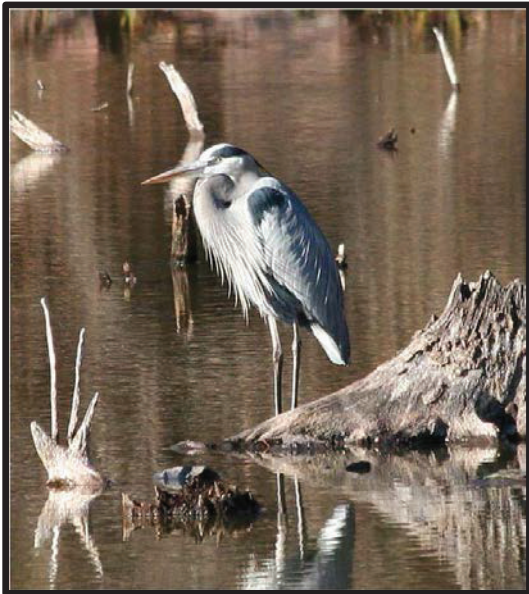

BIRDS AT THE BETHESDA-CHEVY CHASE IWLA CONSERVATION FARM

GREAT BLUE HERON

SHARP - SHINNED HAWK

EASTERN BLUE BIRD

BARRED OWL

HOUSE SPARROW